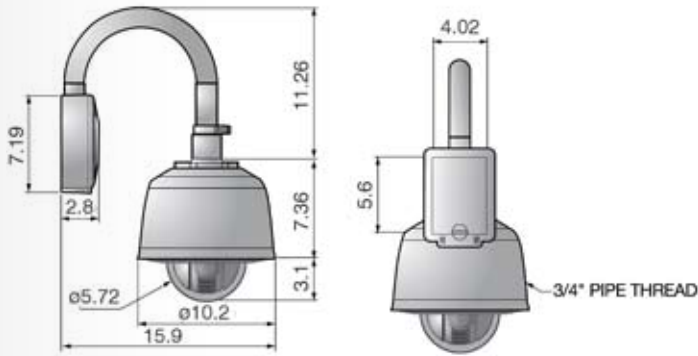

SCC-C7478

36x Optical Zoom SmartDome™
Camera System

Dimensions (unit : in)

SCC-C7478

SCC-C7478C

Summary

With the SAMSUNG Electronics SCC-C7478(C), you get high performance in 10 minutes or less. These Power Zoom camera systems excel in sharpness and high resolution. Anyone can easily install the camera anywhere, and it adapts to the environmental changes around it perfectly. The SCC-C7478(C) also uses the unique True Wide Dynamic Range to resolve clear images through both glare and shadow.