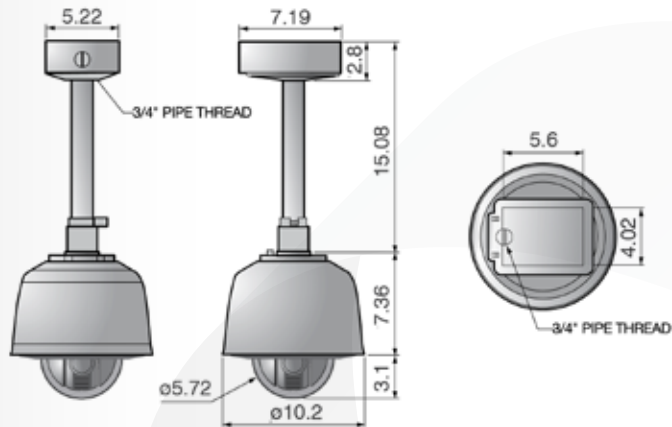

SCC-C7478

36x Optical Zoom SmartDome™
Camera System

Dimensions (unit : in)

SCC-C7478

SCC-C7478C

Summary

With the SAMSUNG Electronics SCC-C7478(C), you get high performance in 10 minutes or less. These Power Zoom camera systems excel in sharpness and high resolution. Anyone can easily install the camera anywhere, and it adapts to the environmental changes around it perfectly. The SCC-C7478(C) also uses the unique True Wide Dynamic Range to resolve clear images through both glare and shadow.